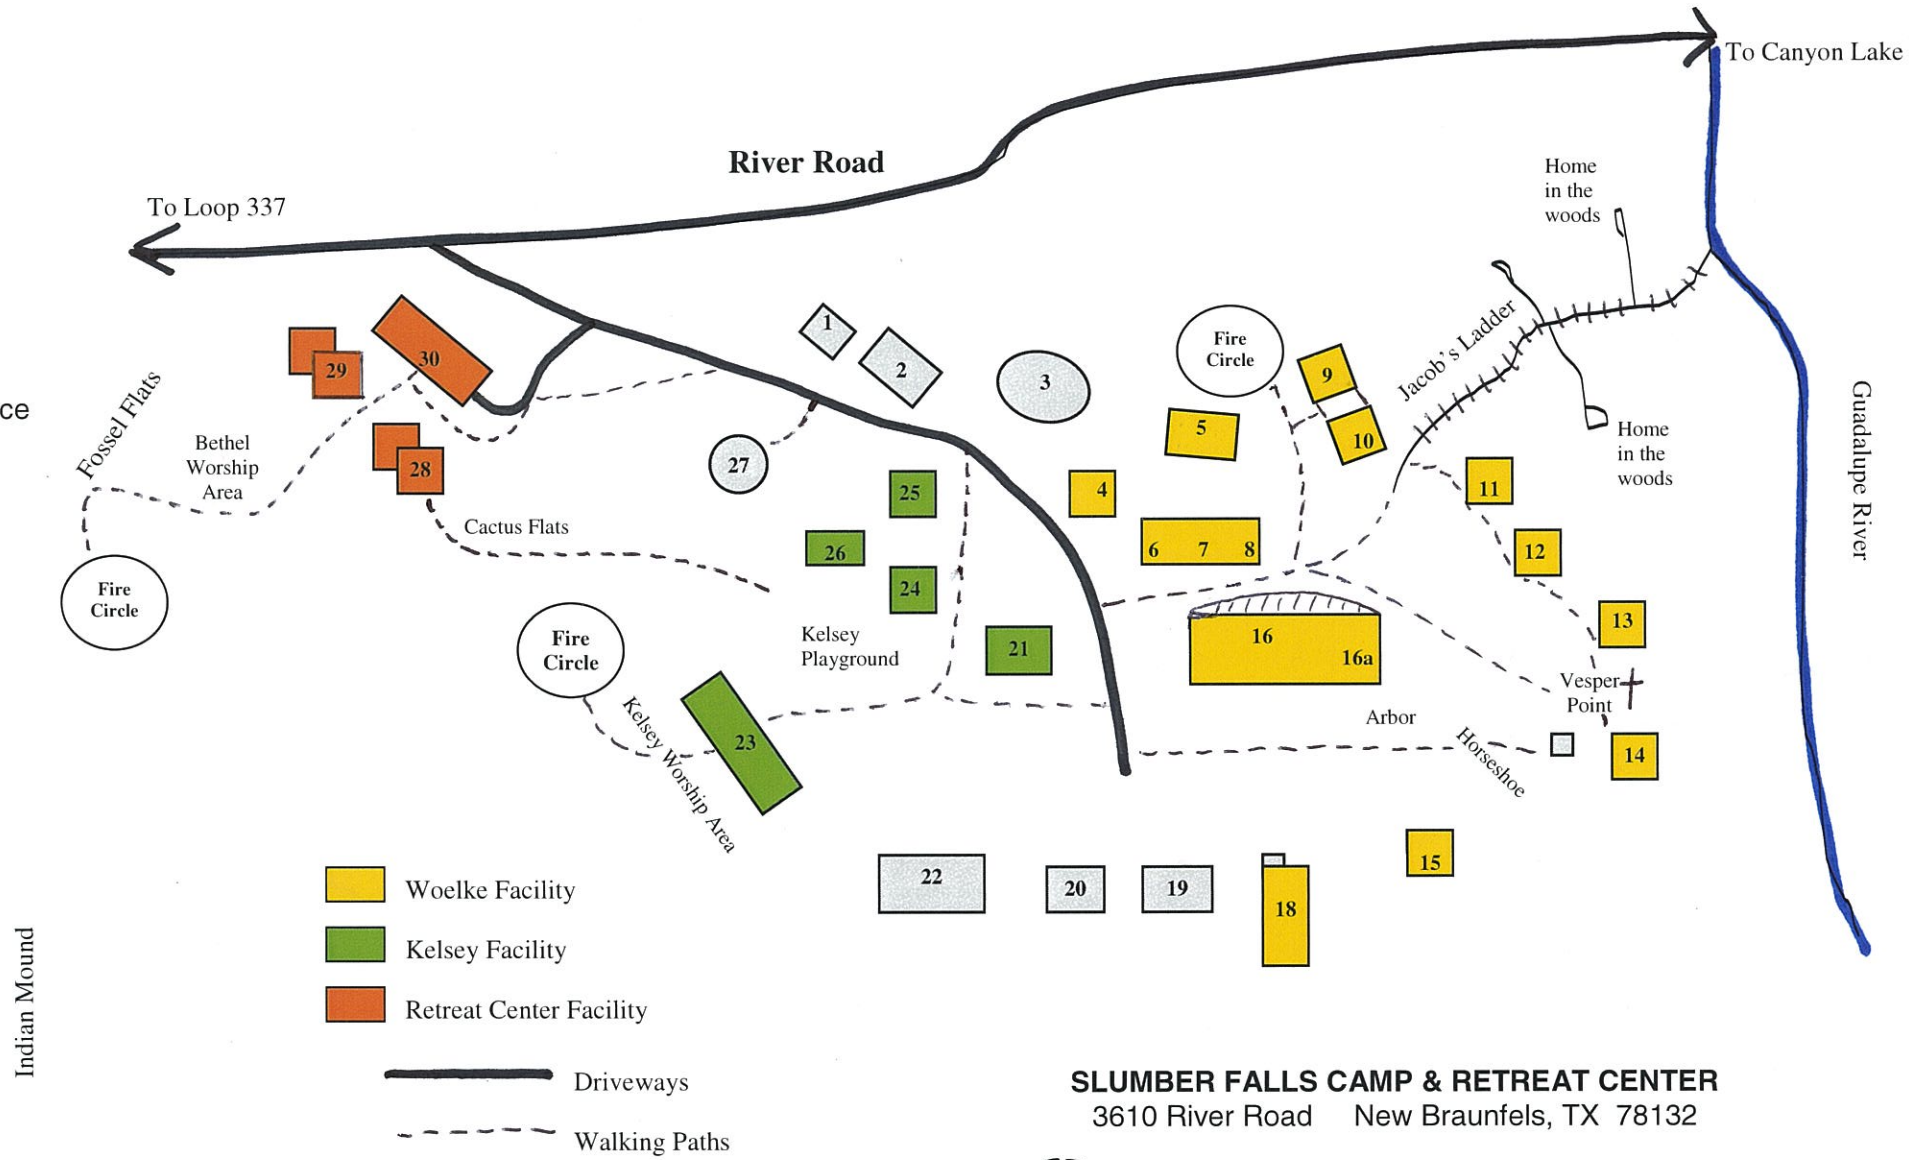

- 25. Borne
- 5. Central Shower
- 11. Dun Wandering
- 14. Heigh Ho
- 12. Idle Hours
- 6. Health Center
- 16a. Jeannette's Wing
- 7. Joy Within
- 28. Joyful Waters
- 23. Kelsey Lodge
- 30. Retreat Center Lodge
- 27. Labyrinth
- 2. Administrator's Residence
- 24. Memorial Cottage
- 9. Muehl-Emma
- 10. Muehl-Erwin
- 1. Office
- 29. Peaceful Winds
- 3. Pool
- 13. Rio Vista
- 26. Volleyball Court
- 19. Shady Nook (Storage)
- 8. Shalom
- 21. Triesch Pavilion
- 4. Twill Do
- 22. Vicki's Haven
- 18. Horak Court
- 20. Wash House
- 15. Whip O Will
- 16. Woelke Lodge

- Woelke Facility
- Kelsey Facility
- Retreat Center Facility

- Driveways
- Walking Paths

SLUMBER FALLS CAMP & RETREAT CENTER
 3610 River Road New Braunfels, TX 78132

Office 830-625-2212
 Fax 830-625-4688
 Email office@slumberfalls.org
 Web Site www.slumberfalls.org